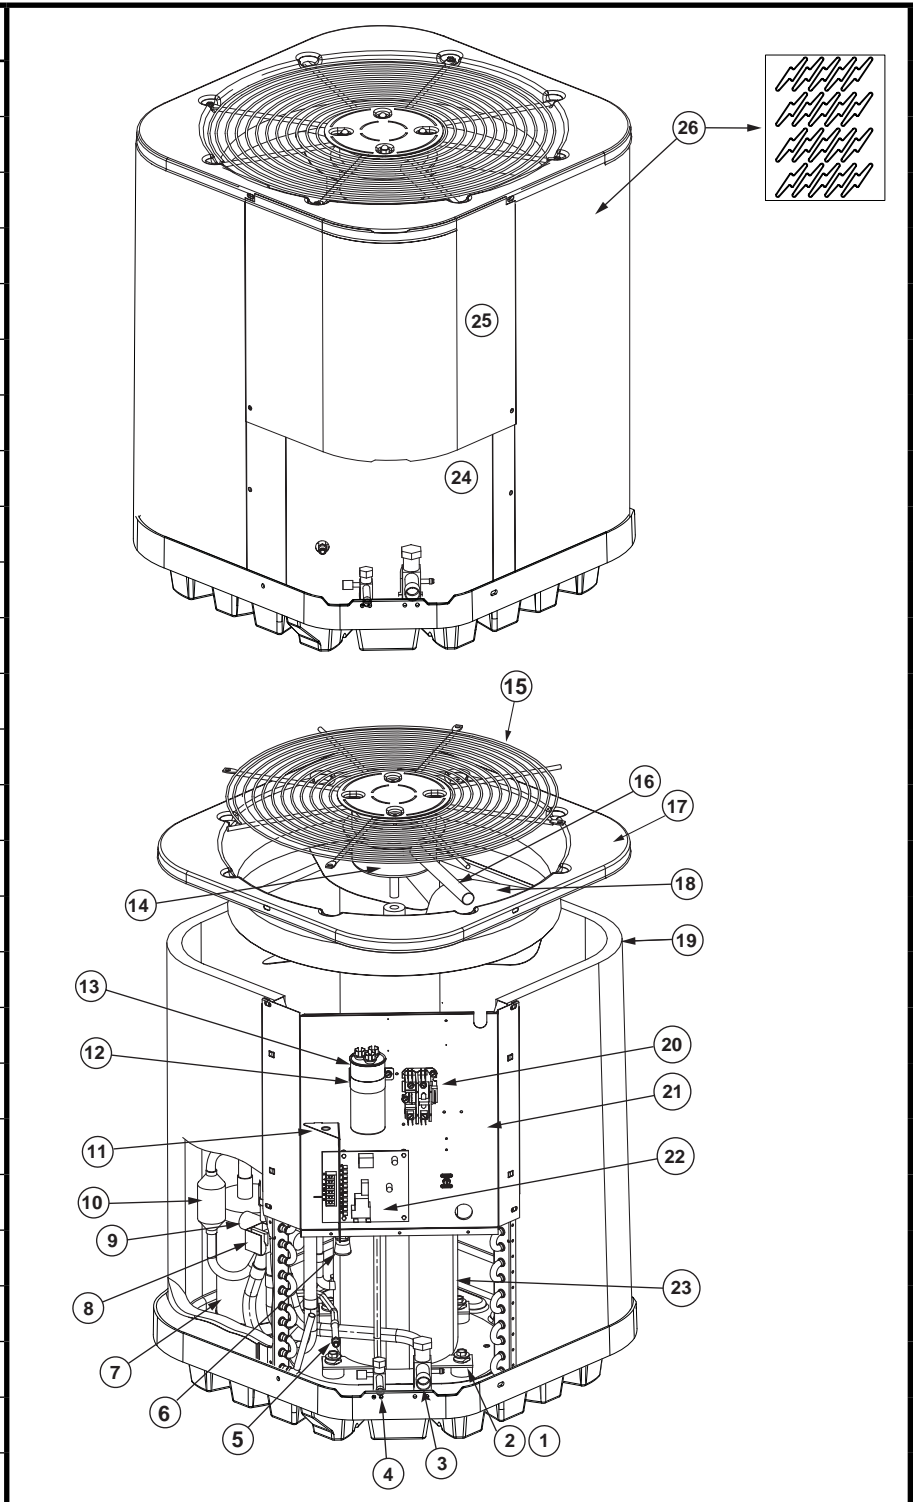

REPLACEMENT PARTS LIST

Residential Split System Heat Pump

JT4BD-D Series

13 SEER Models

ITEM #	COMPONENT
1	Compressor Bolt
2	Compressor Grommet
3	Refrigerant Valve (LG)
4	Refrigerant Valve (SM)
5	Shrader Valve
6	Swivel Connector
7	Accumulator
8	Reversing Valve Coil
9	Reversing Valve
10	Muffler
11	Low Voltage Divider
12	Capactor Strap
13	Capacitor
14	Outdoor Fan Motor
15	Outdoor Fan Grille
16	Motor Wire Conduit
17	Top Pan
18	Outdoor Fan Blade
19	Outdoor Coil
20	Contacter
21	Control Box
22	Defrost Board
23	Compressor
24	Access Panel
25	Control Box Cover
26	Outdoor Coil Guard

JT4BD-D Series Split System Heat Pump, 3-Phase, 13 SEER Models

COMPONENT	JT4BD-036D	JT4BD-048D	JT4BD-060D
	920177J	920178J	920179J
Access Panel	274016R	274016R	274016R
Accumulator	668794	668854	668854
Capacitor	01-0021	01-0023	01-0023
Compensator Tank		669422	669422
Compressor	920137	920138	920139
Compressor Bolt	600426	600426	600426
Compressor Grommet	668530	668530	668530
Compressor Molded Plug	634692	634692	634692
Contactora	621667R	621667R	621667R
Control Box	2B7881	2B7881	2B7881
Control Box Cover	276921	276921	276921
Crankcase Heater	632108	632108	632108
Defrost Board	917178A	917178A	917178A
Defrost Sensor	626491R	626491R	626491R
Distributor	664718R	664719R	664719R
Filter Drier	669762	669761	669761
High Pressure Switch	632473R	632473R	632473R
Low Voltage Divider	258791	258791	258791
Motor Wire Conduit	664290	664290	664290
Muffler	669546R	669546R	669546R
Outdoor Coil	2C3331RD	2C3341RD	2C3341RD
Outdoor Coil Guard	2B6606R	2B6606R	2B6606R
Outdoor Fan Blade	667383	667383	667383
Outdoor Fan Grille	669335R	669335R	669335R
Outdoor Fan Motor	622321	622323	622323
Refrigerant Valve (LG)	663865R	663865R	663865R
Refrigerant Valve (SM)	664509R	664509R	664509R
Relay	624617R	624617R	624617R
Reversing Valve	M0079102	M0079102	M0079102
Reversing Valve Coil	669937R	669937R	669937R
Schrader Fitting	664423	664423	664423
Top Pan	496162	496162	496162
Valve Core	662103R	662103R	662103R