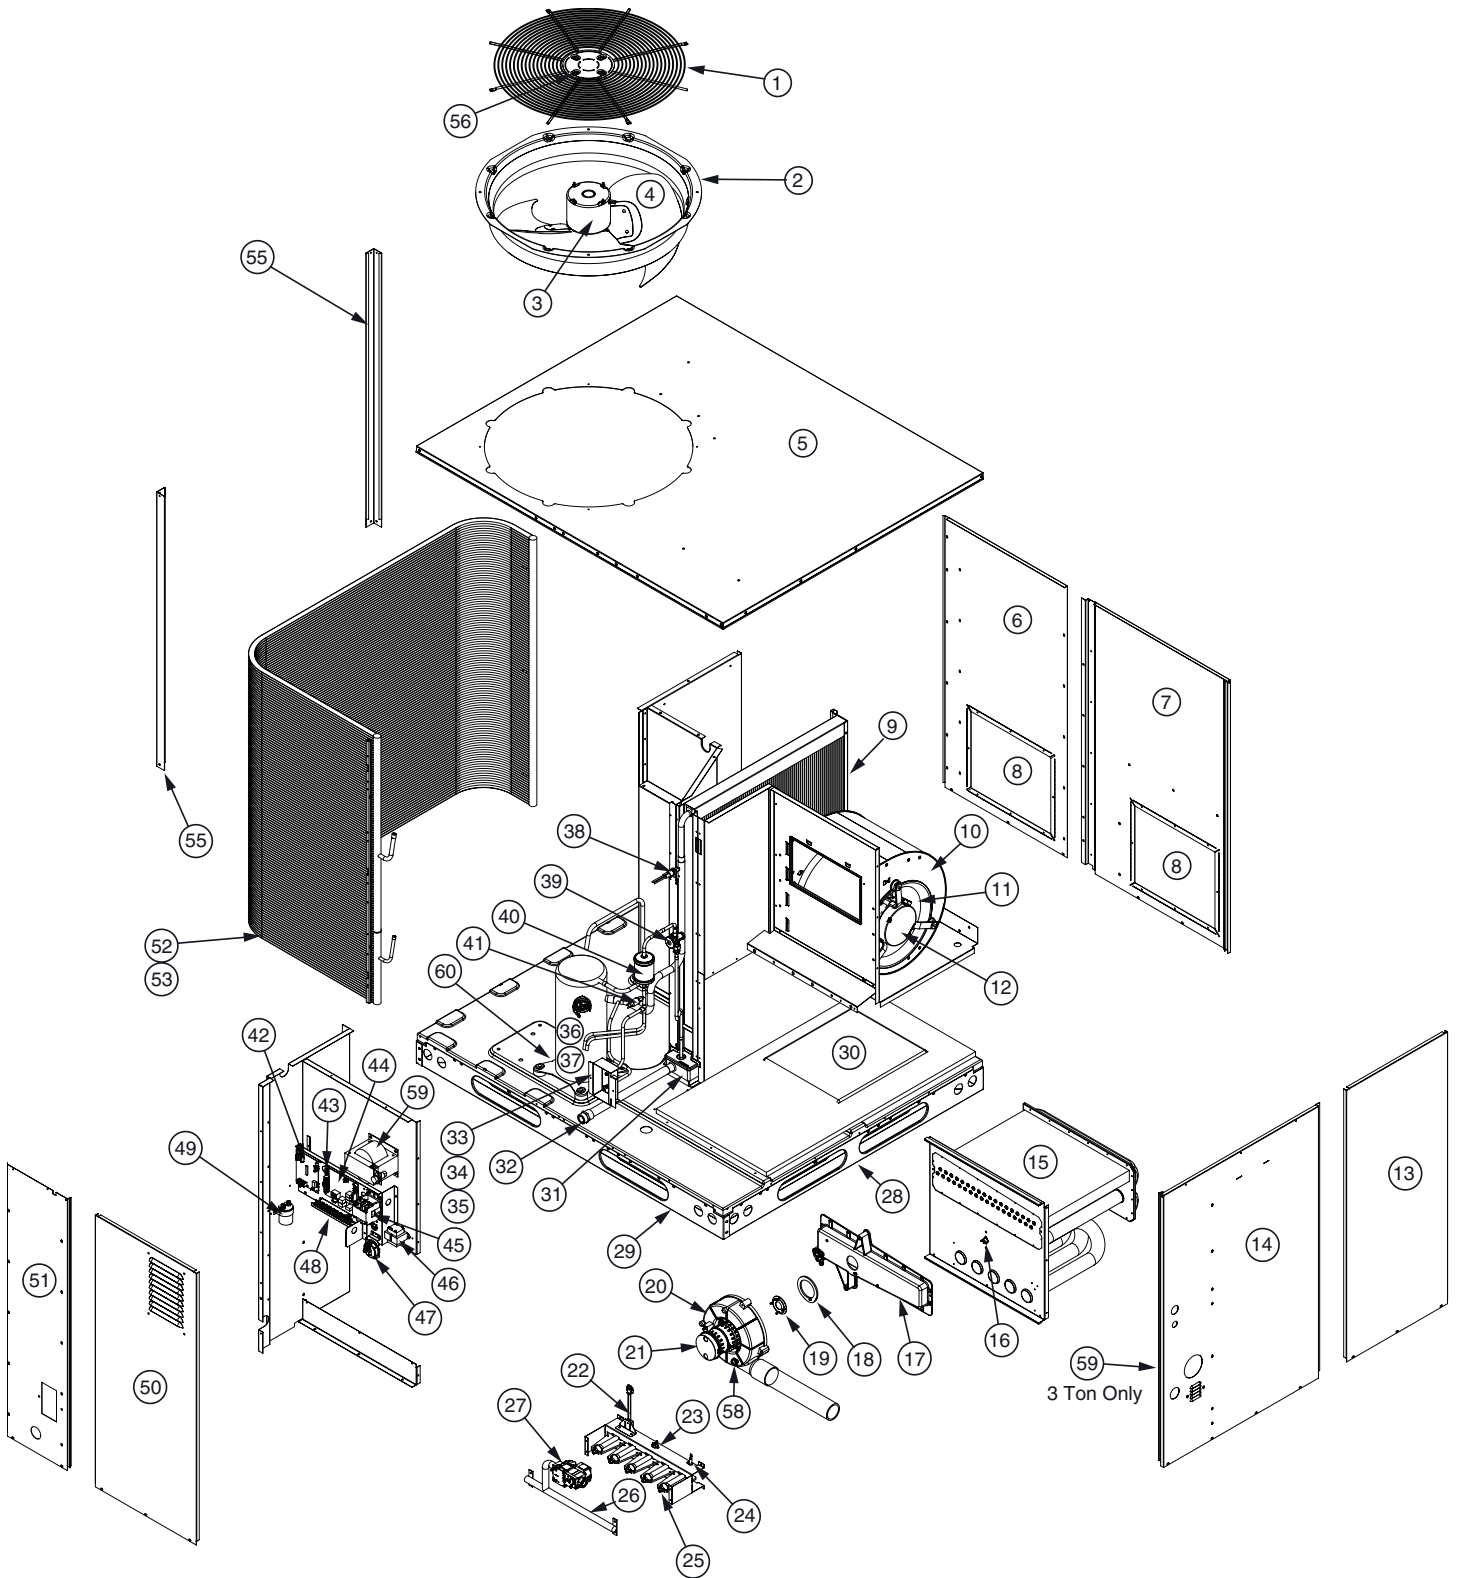

R8HE GAS HEATING / ELECTRIC COOLING PACKAGE UNITS 3-PHASE, 95% AFUE, 14 SEER, MODELS

ITEM	DESCRIPTION	208/230-3-60			460-3-60		
		R8HE- X36C080X	R8HE- X48C096X	R8HE- X60C096X	R8HE- X36D080X	R8HE- X48D096X	R8HE- X60D096X
		922423	922425	922427	922424	922426	922428
34	FITTING, PANEL MOUNT	664696	664696	664696	664696	664696	664696
35	LOCKNUT, SERVICE FITTING (NOT SHOWN)	663870	663870	663870	663870	663870	663870
36	COMPRESSOR, ZP31K5E-TF5	919609	—	—	—	—	—
	COMPRESSOR, ZP42K5E-TF5	—	919610	—	—	—	—
	COMPRESSOR, ZP51K5E-TF5	—	—	920332	—	—	—
	COMPRESSOR, ZP31K5E-TFD	—	—	—	920137	—	—
	COMPRESSOR, ZP42K5E-TFD	—	—	—	—	920138	—
	COMPRESSOR, ZP51K5E-TFD	—	—	—	—	—	920333
37	PLUG,MOLDED COMP,3PH (NOT SHOWN)	634707	634707	634707	634707	634707	634707
38	SWITCH, LOW PRESSURE	632393R	632393R	632393R	632393R	632393R	632393R
39	TXV	664349R	664347R	669578R	664349R	664347R	669578R
40	DRIER,FILTER,UNIFLOW,8 IN^3	669764	669764	669764	669764	669764	669764
41	SWITCH, HIGH PRESSURE	632473R	632473R	632473R	632473R	632473R	632473R
42	BLOWER CONTROL BOARD	624756R	624756R	624756R	624756R	624756R	624756R
43	FUSE, 3-AMP (NOT SHOWN)	632261R	632261R	632261R	632261R	632261R	632261R
44	IGNITION CONTROL BOARD KIT	624817R	624817R	624817R	624817R	624817R	624817R
45	CONTACTOR,3 POLE/30A W/AUX. SW	621832R	621832R	621832R	621832R	621832R	621832R
46	TRANSFORMER, 40 VA	622336R	622336R	622336R	622336R	622336R	622336R
47	SWITCH, VENT PRESSURE, N.O., 0.60" WC	632499R	632499R	632499R	632499R	632499R	632499R
48	BLOCK,TERMINAL	632475	632475	632475	632475	632475	632475
49	CAPAC,RUN,7.5/370-RND-MTL	622535	622535	622535	622535	622535	622535
50	SERVICE PANEL ASSY, LOUVERED	D07241R	296639R	M0060703R	D07241R	296639R	M0060703R
51	PANEL, FRONT	298891R	298893R	298894R	298891R	298893R	298894R
52	COIL, OUTDOOR	2C2311R	2C2301R	2C4811R	2C2311R	2C2301R	2C4811R
53	REPLACEMENT HAIL GUARD KIT (NOT SHOWN)	917206	917206	921213	917206	917206	921213
54	N/A	N/A	N/A	N/A	N/A	N/A	N/A
55	CORNER POST	D09994R	D09997R	2B1941R	D09994R	D09997R	2B1941R
56	CAP, TOP (NOT SHOWN)	275291R	275291R	275291R	275291R	275291R	275291R
57	PAINT, TOUCH-UP, STERLING GREY (NOT SHOWN)	903598	903598	903598	903598	903598	903598
58	SWITCH, LIMIT, INDUCER	626599	626599	626599	626599	626599	626599
59	AUTOTRANSFORMER, 1200 VA	—	—	—	621759R	621759R	621759R
60	HEATER,CRANKCASE - 480V/40W	—	—	—	632683	632512	632512
	HEATER,CRANKCASE - 240V/40W	632682	632510	632510	—	—	—

Please specify Model No., Serial No, and the correct part number(s) when ordering parts from the nearest authorized dealer or service center.

NORDYNE
COMPLETE COMFORT. GENUINE VALUE.

Specifications & illustrations subject to change
without notice or incurring obligations (05/14).

7097270 (NEW)