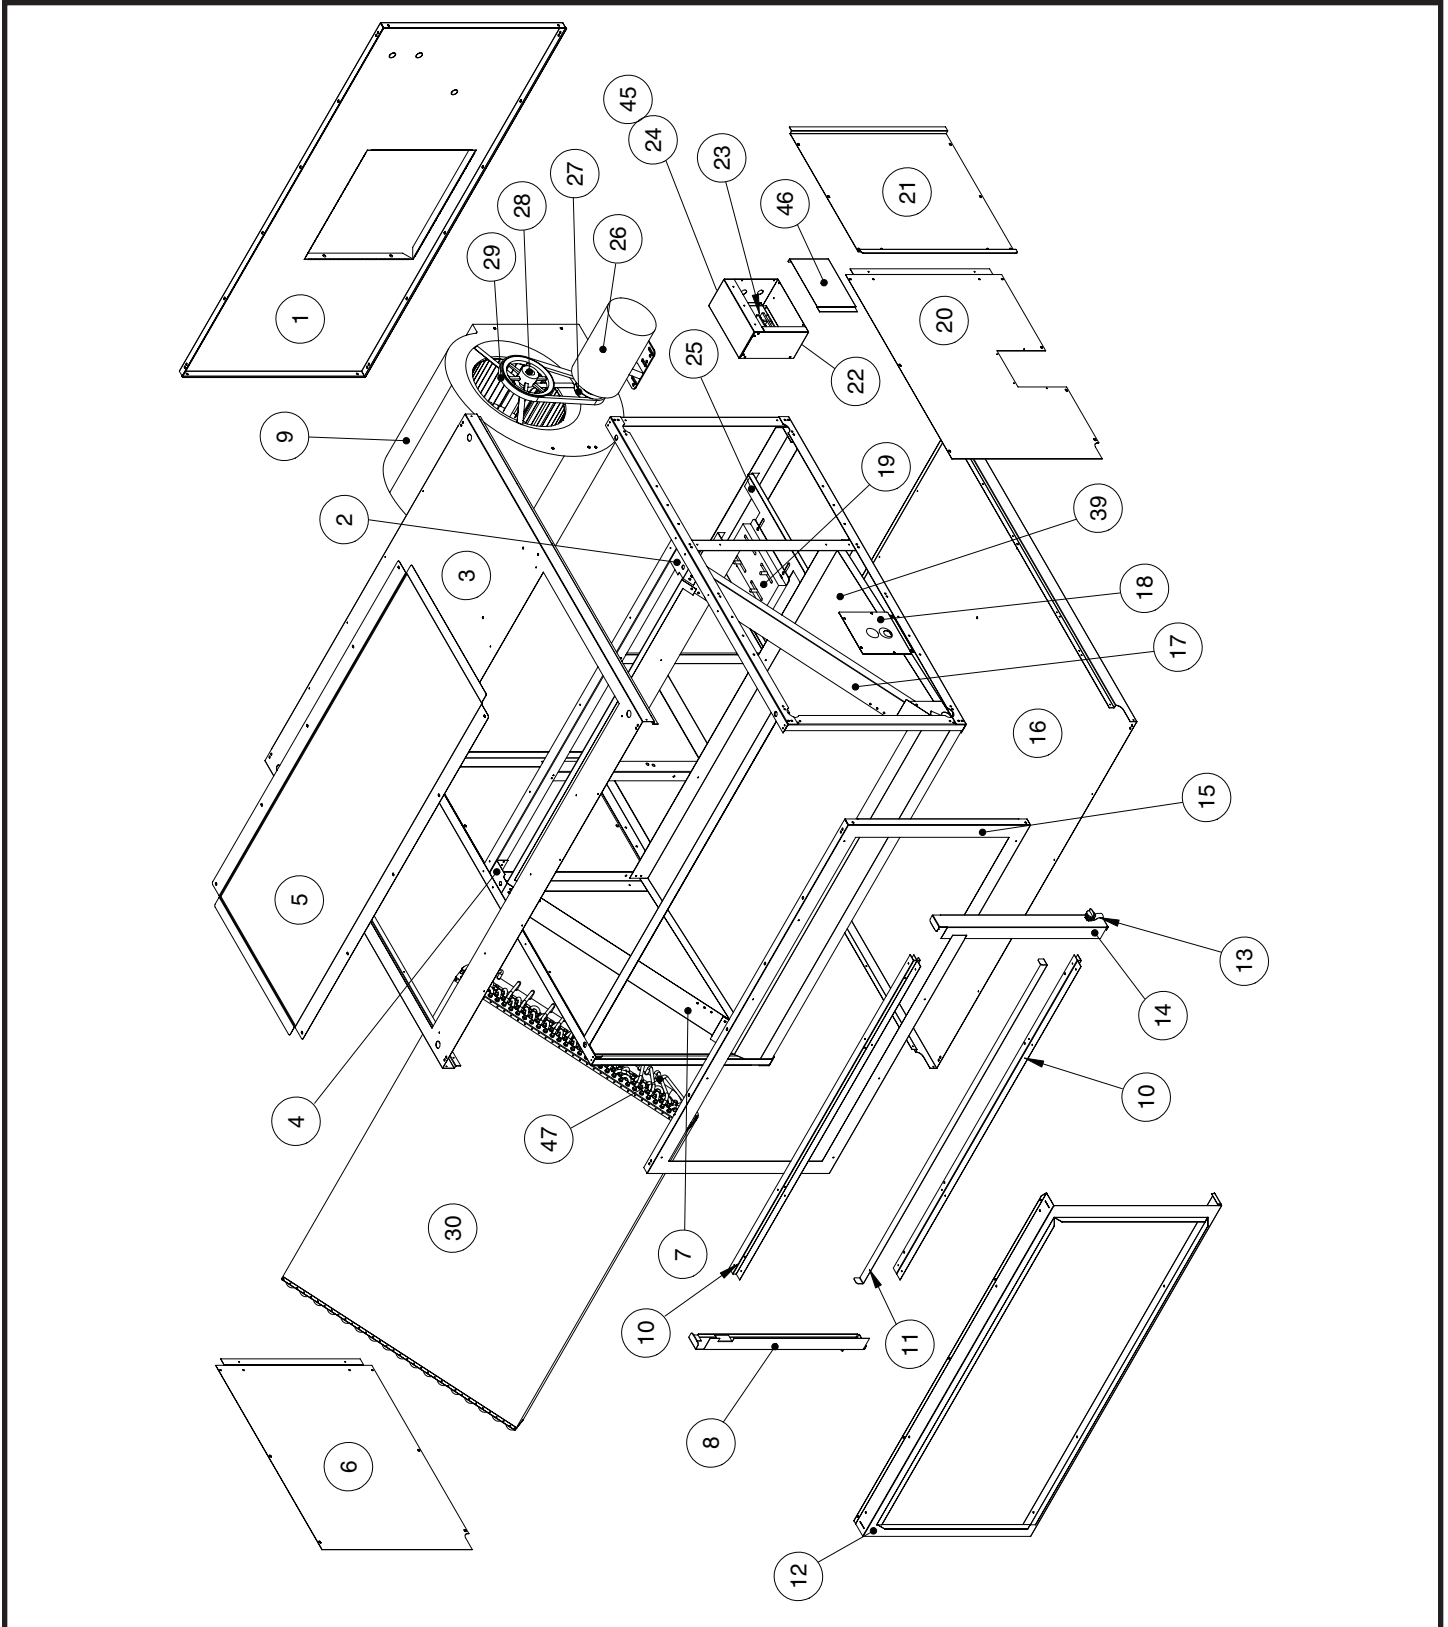

REPLACEMENT PARTS LIST

Light Commercial Air Handler - B5SM Series

For use with 7.5 & 10 Ton Split System AC and Heat Pumps

B5SM AIR HANDLER REPLACEMENT PARTS LIST

ITEM	DESCRIPTION	208-230/460-3-60	208-230-1-60	208-230/460-3-60	208-230-1-60
		090J	090K	120J	120K
1	Pan, Top	294071R	294071R	294071R	294071R
2	Bracket, Vertical, DP, Right	293651R	293651R	293651R	293651R
3	Panel, Front, Return	294081R	294081R	294081R	294081R
4	Bracket, Vertical, DP, Left	293661R	293661R	293661R	293661R
5	Cover, Return Air	292651R	292651R	292651R	292651R
6	Panel, Coil Access, LF	294121R	294121R	294121R	294121R
7	Pan, Drain, Vert, LF	293681R	293681R	293681R	293681R
8	Panel, Filter Access, LF	292711R	292711R	292711R	292711R
9	Complete Blower Assembly, 15" x 15"	667285	667285	667285	667285
10	Adapter, Filter Offset	295361R	295361R	295361R	295361R
11	Slider, Filter	295351R	295351R	295351R	295351R
12	Panel, Filter Rack, 2 Inch	293621R	293621R	293621R	293621R
13	Latch, Offset, Blk Handle	618080	618080	618080	618080
14	Panel, Filter Access, RT	292761R	292761R	292761R	292761R
15	Pan, Bottom	294151R	294151R	294151R	294151R
16	Panel, Back	294111R	294111R	294111R	294111R
17	Pan, Drain, Vert, RT	293671R	293671R	293671R	293671R
18	Panel, Close-Off	294141R	294141R	---	---
	Panel, Close-Off	---	---	294142R	294142R
19	Mount, Adjustable Motor, 143 Frame	667391	667391	667391	667391
20	Panel, Coil Access, RT	294131R	294131R	294131R	294131R
21	Panel, Top, LF & RT	294161R	294161R	294161R	294161R
22	Block, Terminal, 7 Pin (Not Shown)	632483	632483	632483	632483
23	Contactor, 2 Pole 20A	---	621668	---	621668
	Contactor, 3 Pole 30A	621667	---	621667	---
24	Box, Electrical, Top/Back	294171R	294171R	294171R	294171R
25	Support, Mtr, Slotted, H Bracket	293161R	293161R	293161R	293161R
26	Blower Motor	---	622295R	---	622295R
	Blower Motor	622142R	---	622142R	---
27	Sheave, 1VP40	667314	667314	667314	667314