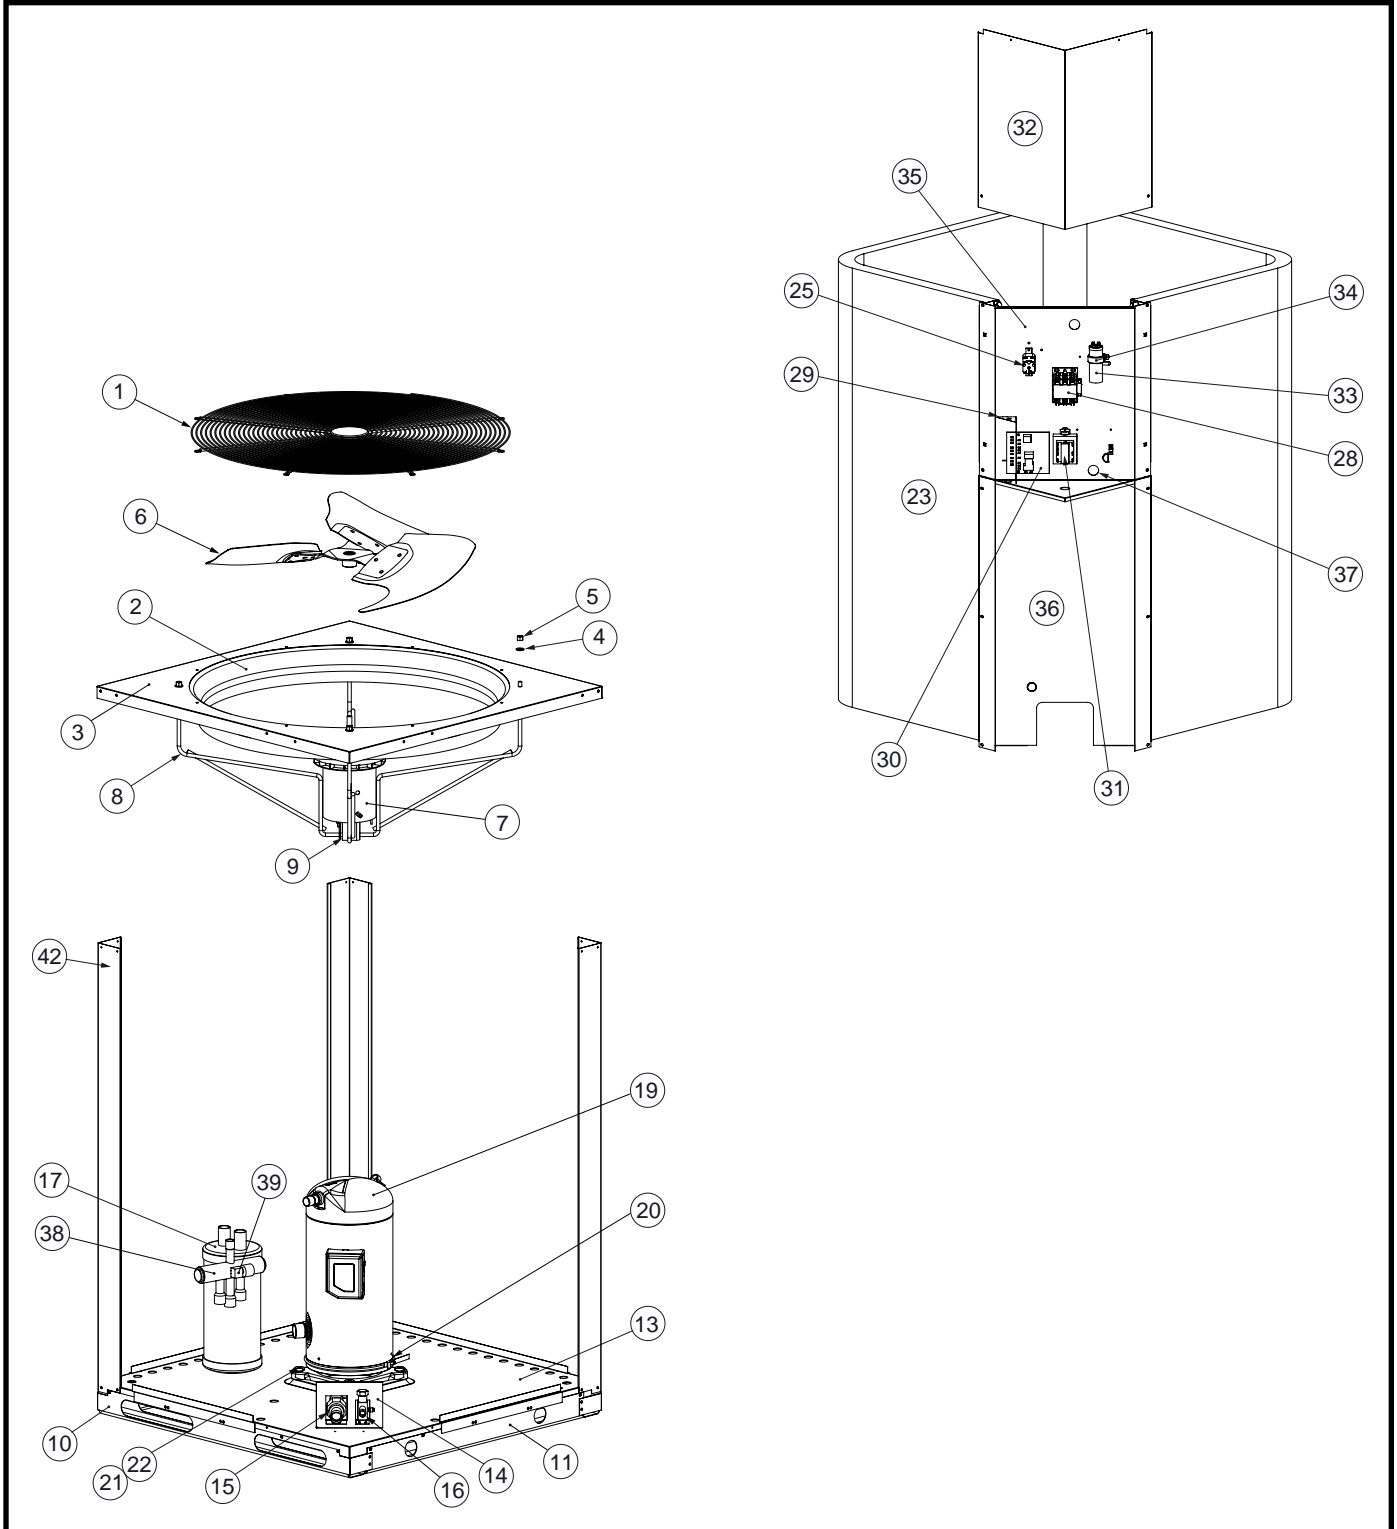

# REPLACEMENT PARTS LIST

## Light Commercial - Split System Heat Pump 3 - Phase, 11.0 EER Models T5BP Series